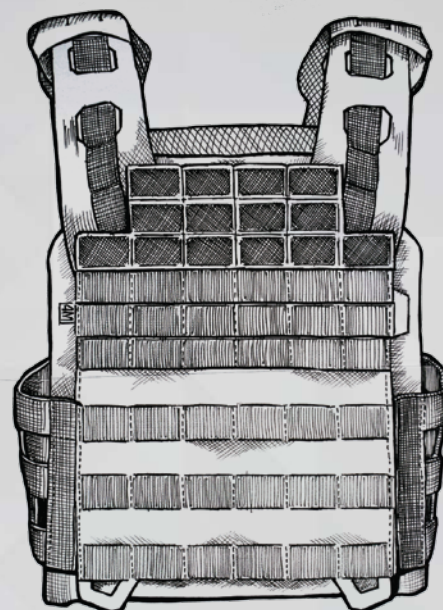

## DESCRIPTION

4M IS PROUD TO PRESENT ONE OF THE LIGHTEST AND YET MOST DURABLE PLATE CARRIERS AVAILABLE. ALTHOUGH WEIGHING JUST 750 g, IT STILL GUARANTEES HIGH DURABILITY AND STRENGTH. THE SHOULDER STRAPS ARE CONSTRUCTED OF HYPALON® MATERIAL WITH A WIDTH OF 25 mm. THEY ALLOW COMFORTABLE ROUTING OF THE RADIO/HEADSET CONNECTING CABLING AND THE HYDRATION HOSE. THE STRAPS ARE LOW-PROFILE AND HEIGHT ADJUSTABLE. THE FRONT COVER FLAP IS FULLY REMOVABLE. THIS ALLOWS THE VEST TO BE ADAPTED QUICKLY TO THE NEEDS OF DIFFERENT MISSIONS AND USERS BY CHANGING THE PLATFORM WITH DIFFERENT MAGS OR ACCESSORIES. THE SIDE FLAPS (CONNECTORS) ARE MADE IN OUR 4M OWN INNOVATIVE WAY (PROTECTED BY A REGISTERED DESIGN) AND RETAIN THEIR SHAPE EVEN WITH MAGS FULLY LOADED.

- SHOULDER STRAPS ARE CONSTRUCTED OF HYPALON® AND 25 MM WEBBING
- SHOULDER PADS THANKS TO A SPECIAL DESIGN ALLOW EASY THREADING AND SECURING OF THE WIRING OR HOSE OF THE HYDROBAG
- SIZE ADJUSTMENT IS ENABLED BY SIDE FLAPS (CONNECTORS) FROM BOTH ENDS (FRONT AND REAR) AND THEIR ELASTIC SEGMENTS.
- ADJUSTMENT OF BODY CIRCUMFERENCE USING MOLLE SYSTEM IN THE BACK OF VEST
- INTERCHANGEABLE FRONT PLATFORM (QMR -QUICK MISSION READY)
- INTERNAL SEPARATE INSERT MADE OF 3D MATERIAL TO INCREASE WEARING COMFORT AND AIRFLOW IS EASILY REMOVABLE AND SUITABLE FOR WASHING IN A WASHING MACHINE WITH REGULAR LAUNDRY

POSSIBILITY TO INSERT DIFFERENT SIZES AND SHAPES OF BALLISTIC PLATES WITH PATENTED FIXATION SYSTEM

SPECIALLY DESIGNED SIDE CONNECTORS HOLD POUCHES WITH HEAVY LOADS FLEXIBLE SEGMENTS IN THE FRONT SIDE SECTIONS ADAPT TO THE BODY CIRCUMFERENCE DURING MOVEMENT AND INCREASE WEARING COMFORT

COMFORTABLE TO WEAR THANKS TO FLEXIBLE SEGMENTS IN THE FRONT

EEH - EMERGENCY EVACUATION HANDLE